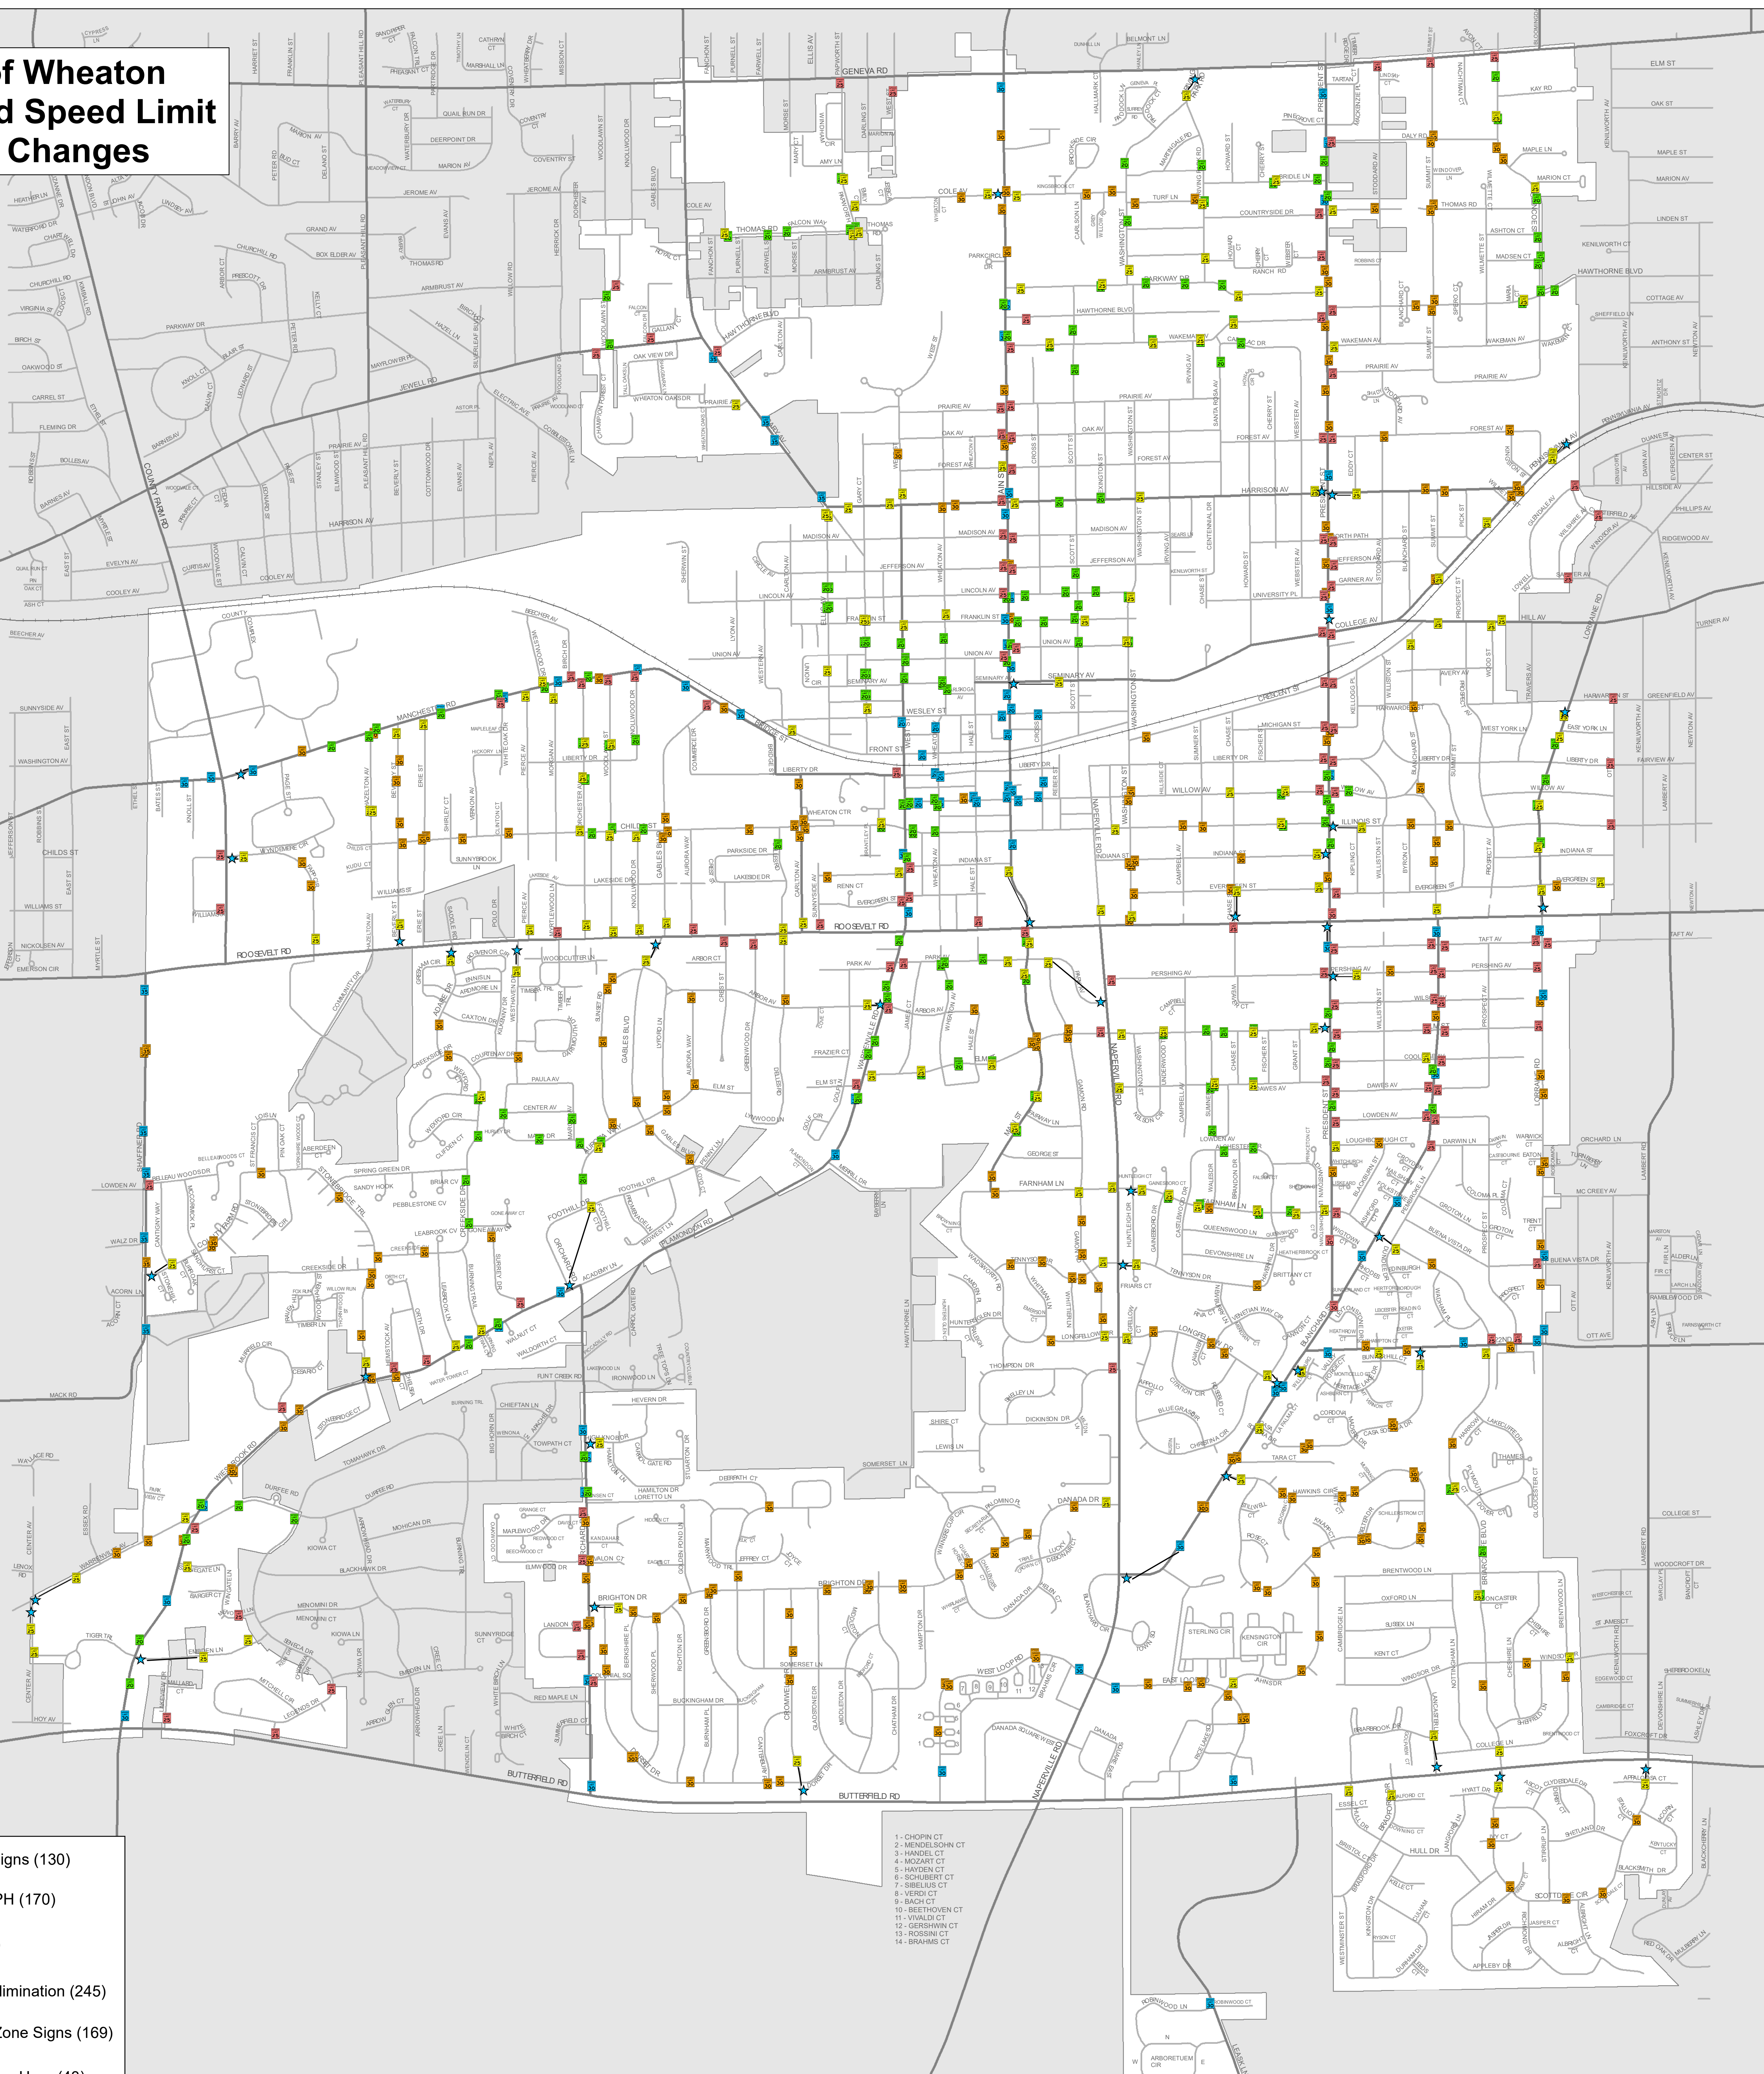

City of Wheaton Proposed Speed Limit Sign Changes

- Additional New Signs (130)
- Change to 25 MPH (170)
- No Changes (92)
- Proposed Sign Elimination (245)
- Existing School Zone Signs (169)
- Move Existing Sign Here (43)