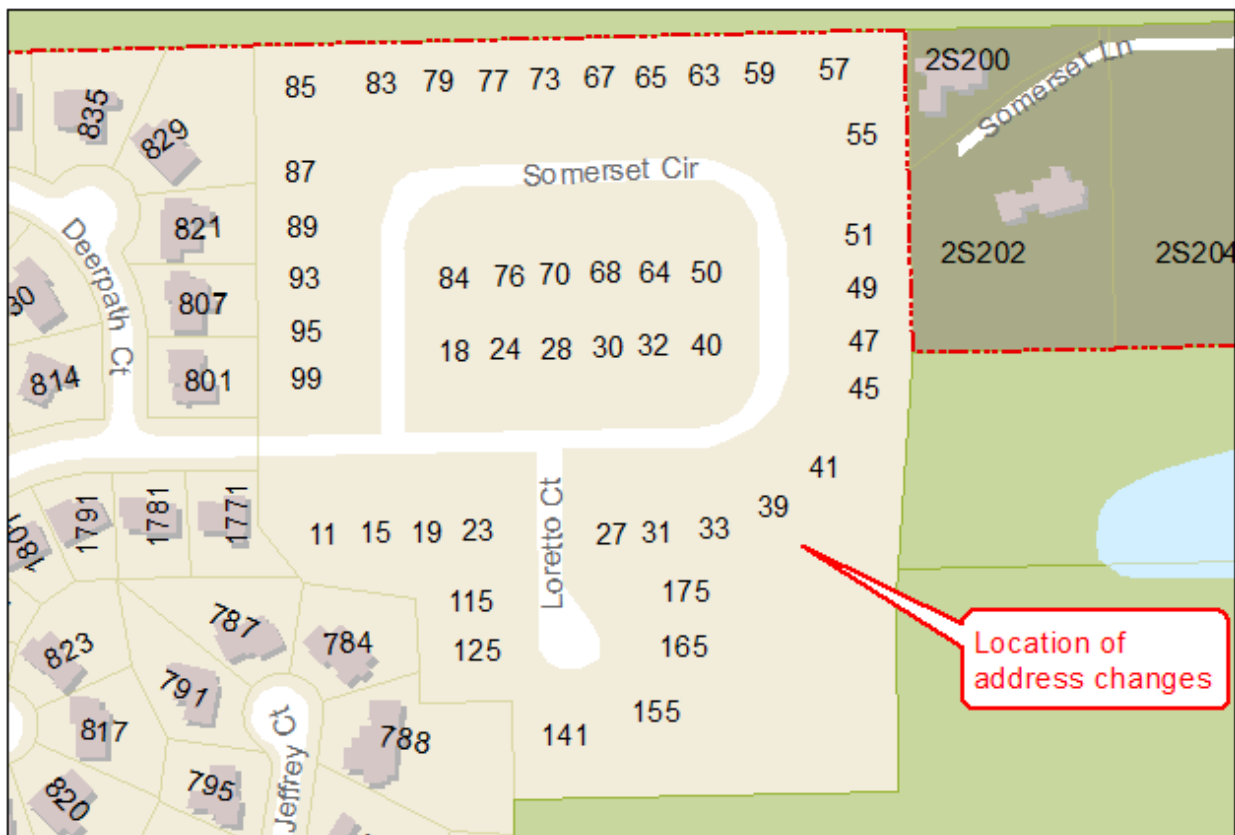

# Memorandum

*Paul Redman, Director of Engineering*

**To:** All Address Map Holders

**Date:** September 22, 2017

**Re:** City of Wheaton Address Map Change – Loretto Club

**New Address and PIN**

11 – 99 Somerset Circle (0529201025)

115 – 175 Loretto Court (0529201025)

**Old Addresses**

1560, 1580, 1590, 1600 Somerset Lane

Please visit the City of Wheaton web site and subscribe to our email list or RSS feed. Our web site address is <http://www.wheaton.il.us/addresschanges/>