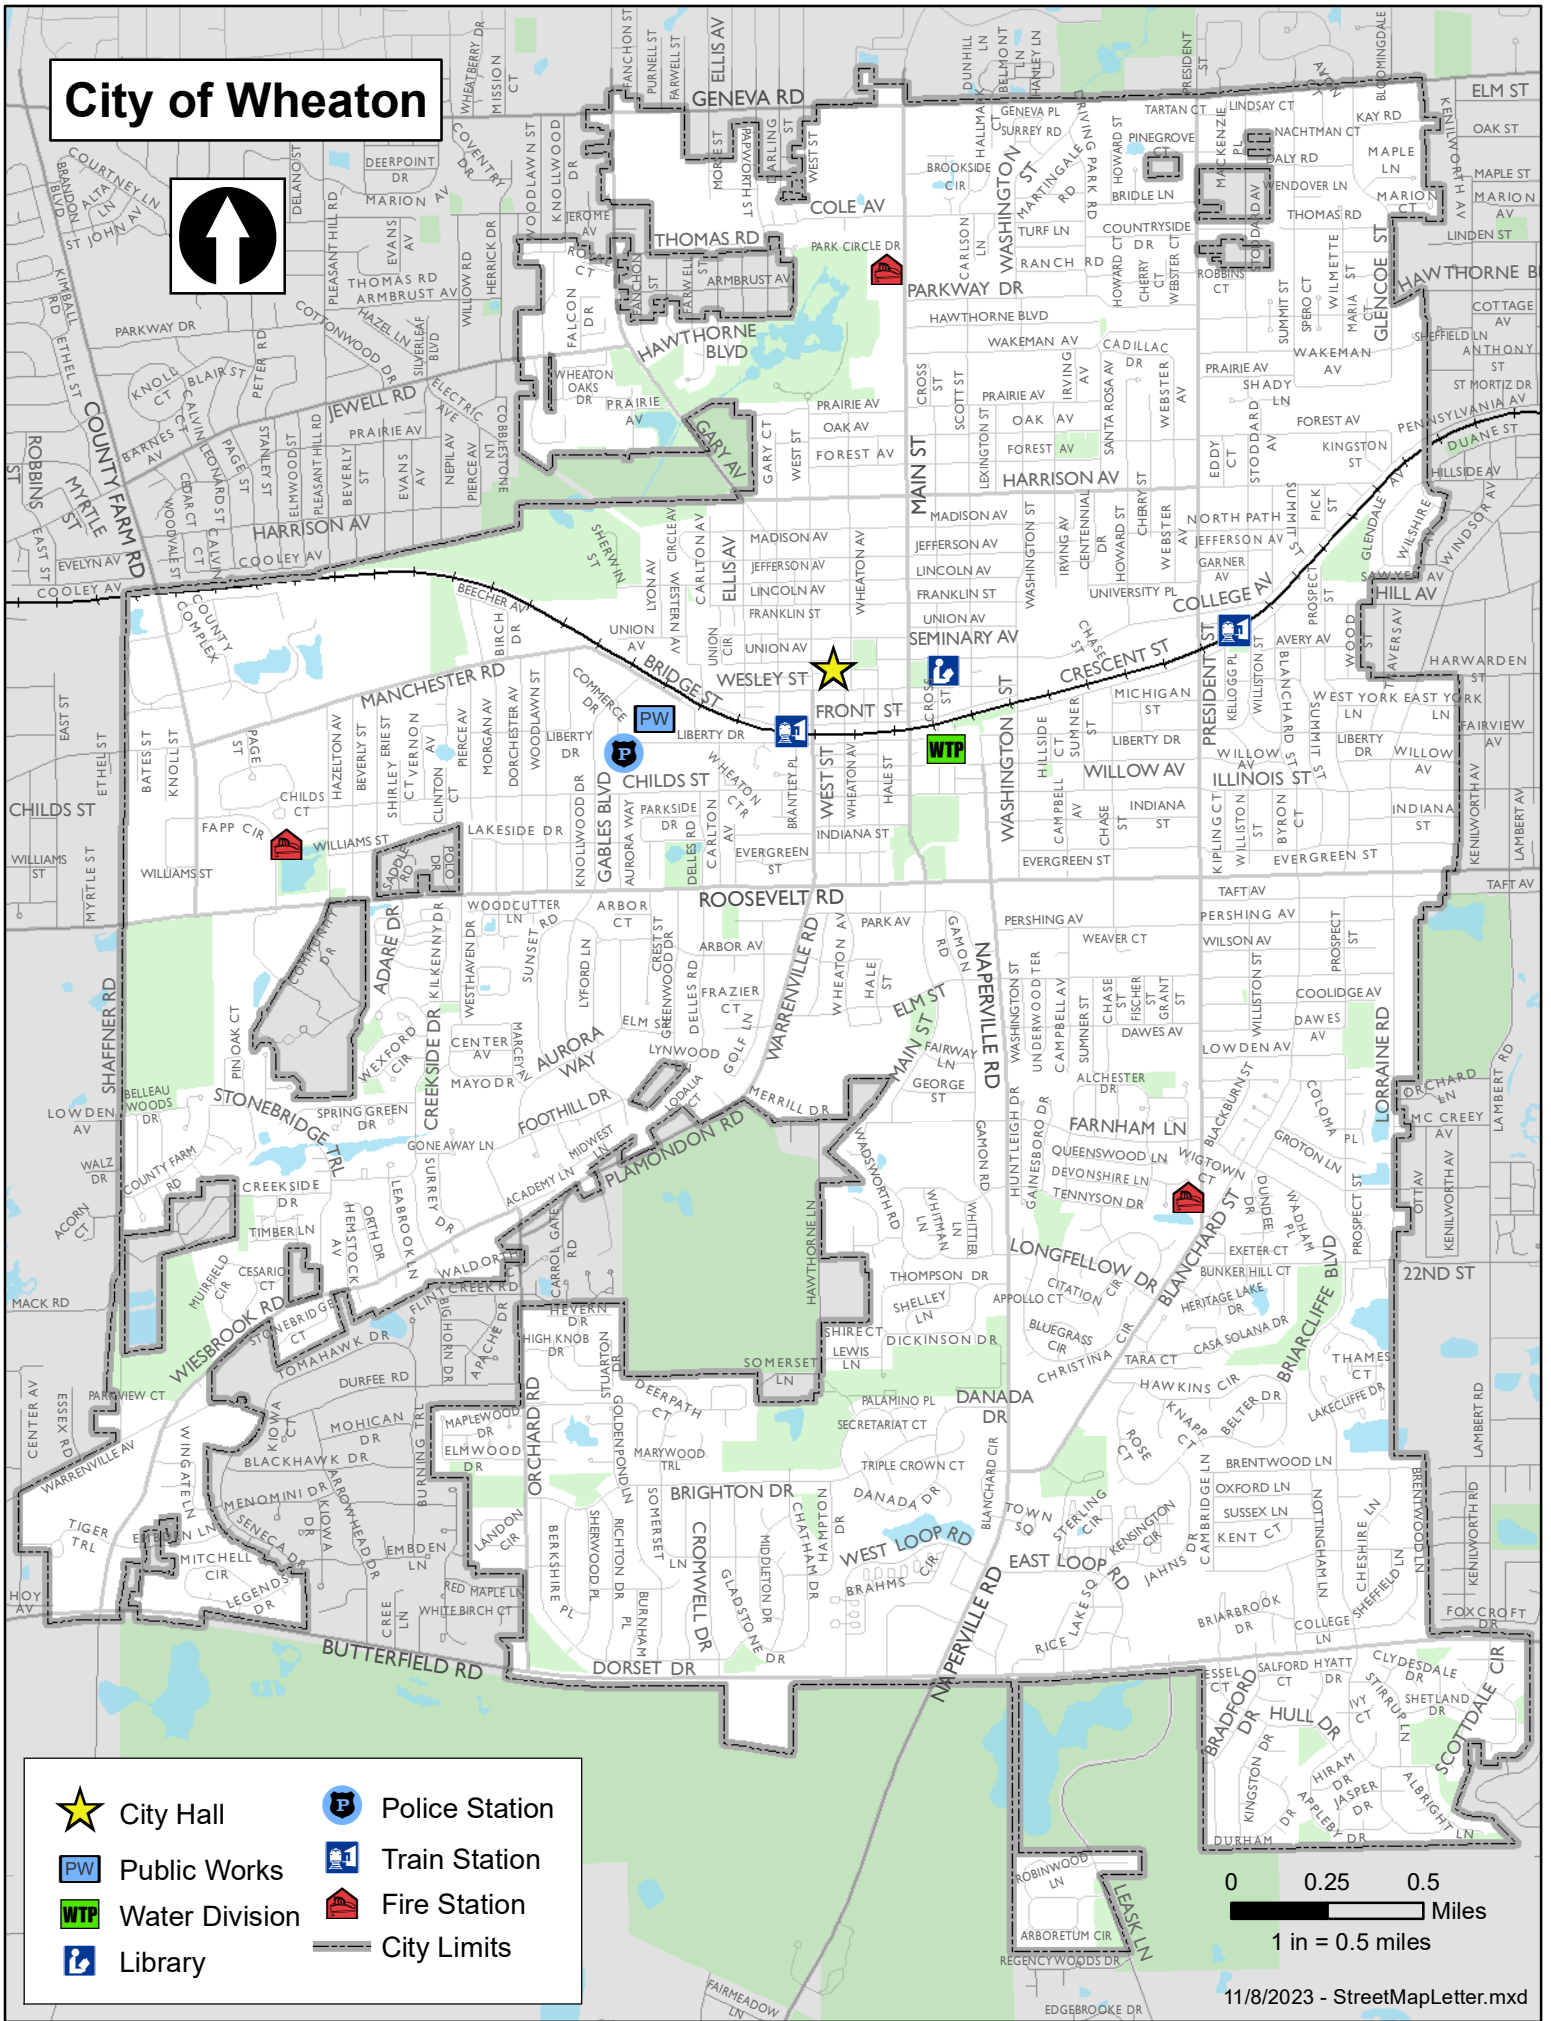

City of Wheaton

- City Hall
- Police Station
- Public Works
- Water Division
- Library
- Fire Station
- City Limits

0 0.25 0.5
Miles
1 in = 0.5 miles