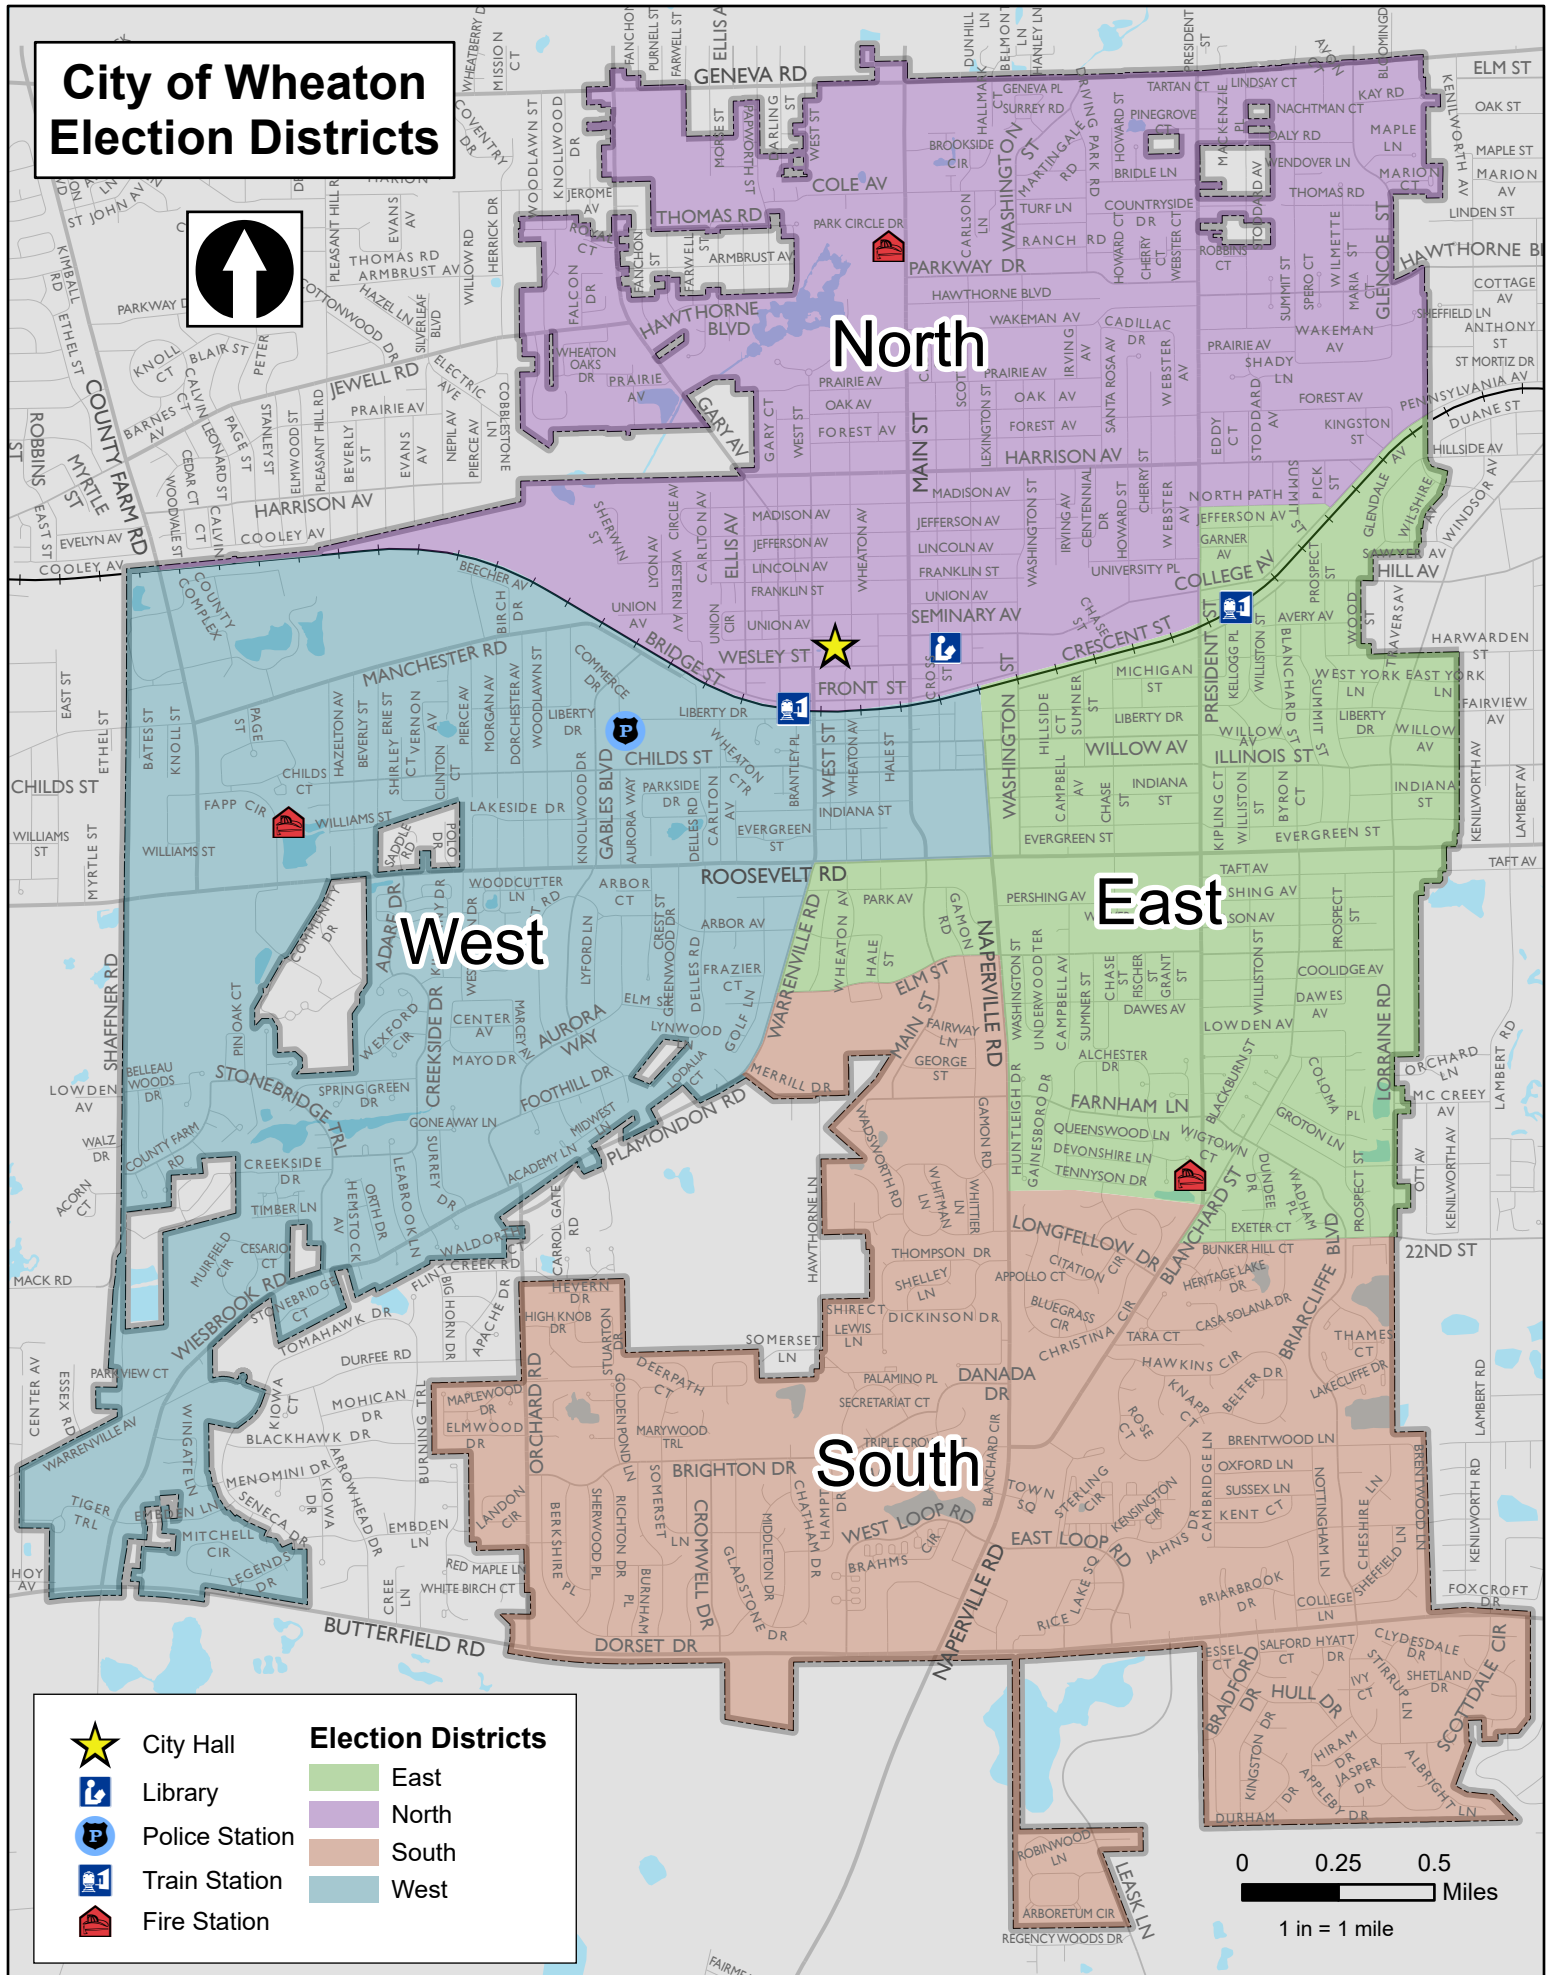

City of Wheaton Election Districts

North

West

East

South

	City Hall	Election Districts
	Library	East
	Police Station	North
	Train Station	South
	Fire Station	West