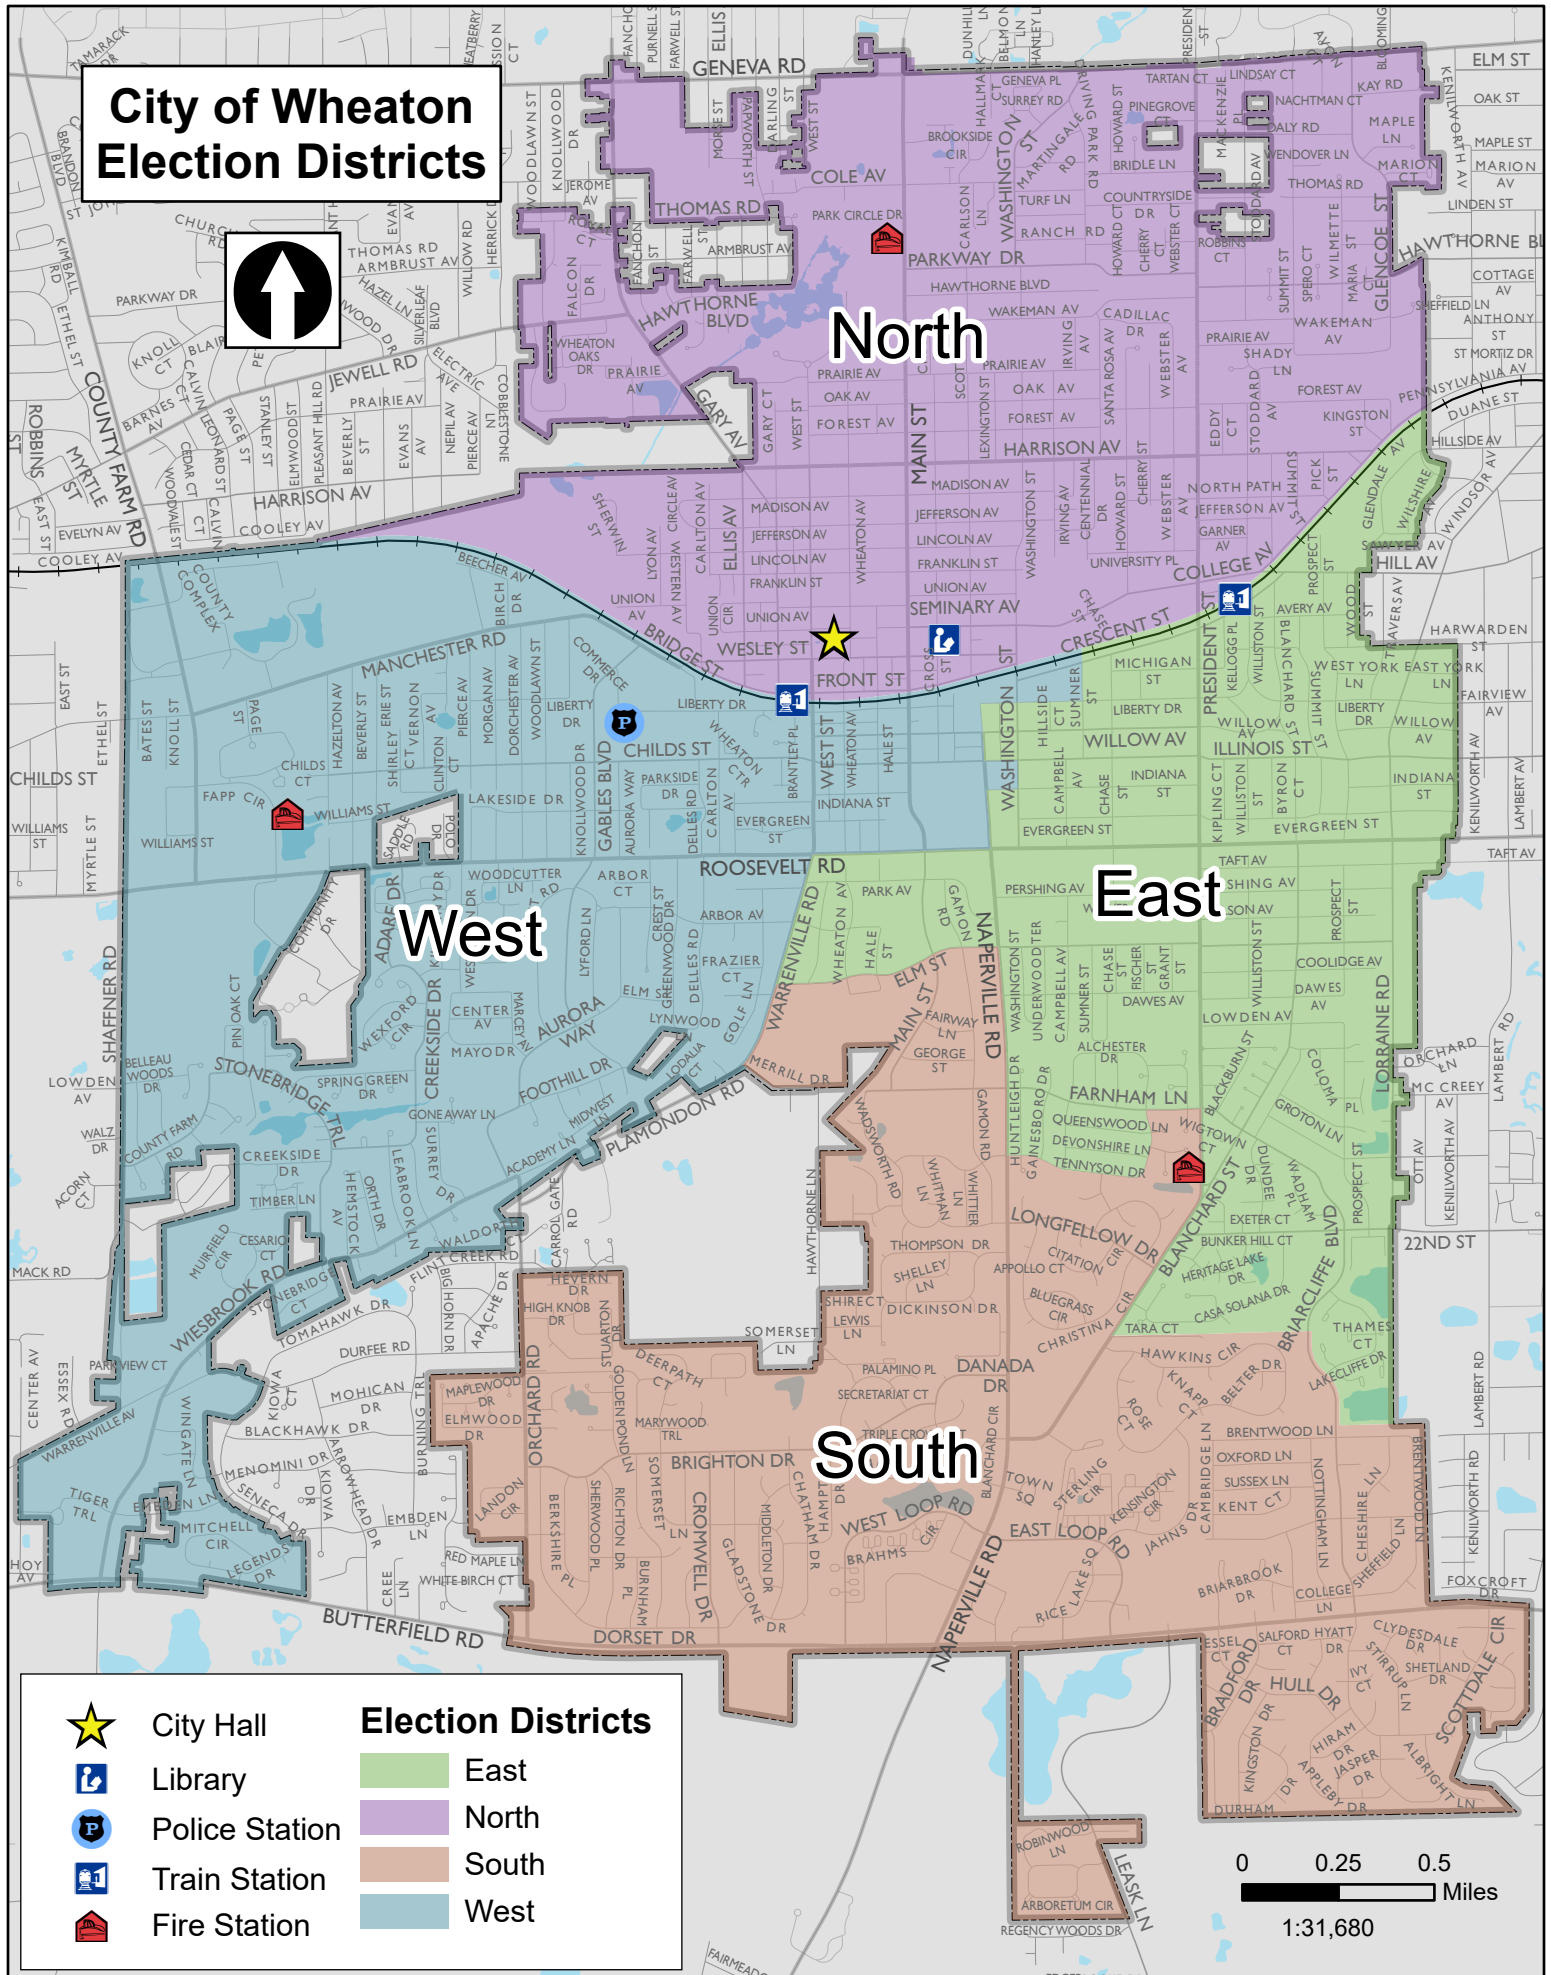

City of Wheaton Election Districts

	City Hall	Election Districts
	Library	East
	Police Station	North
	Train Station	South
	Fire Station	West