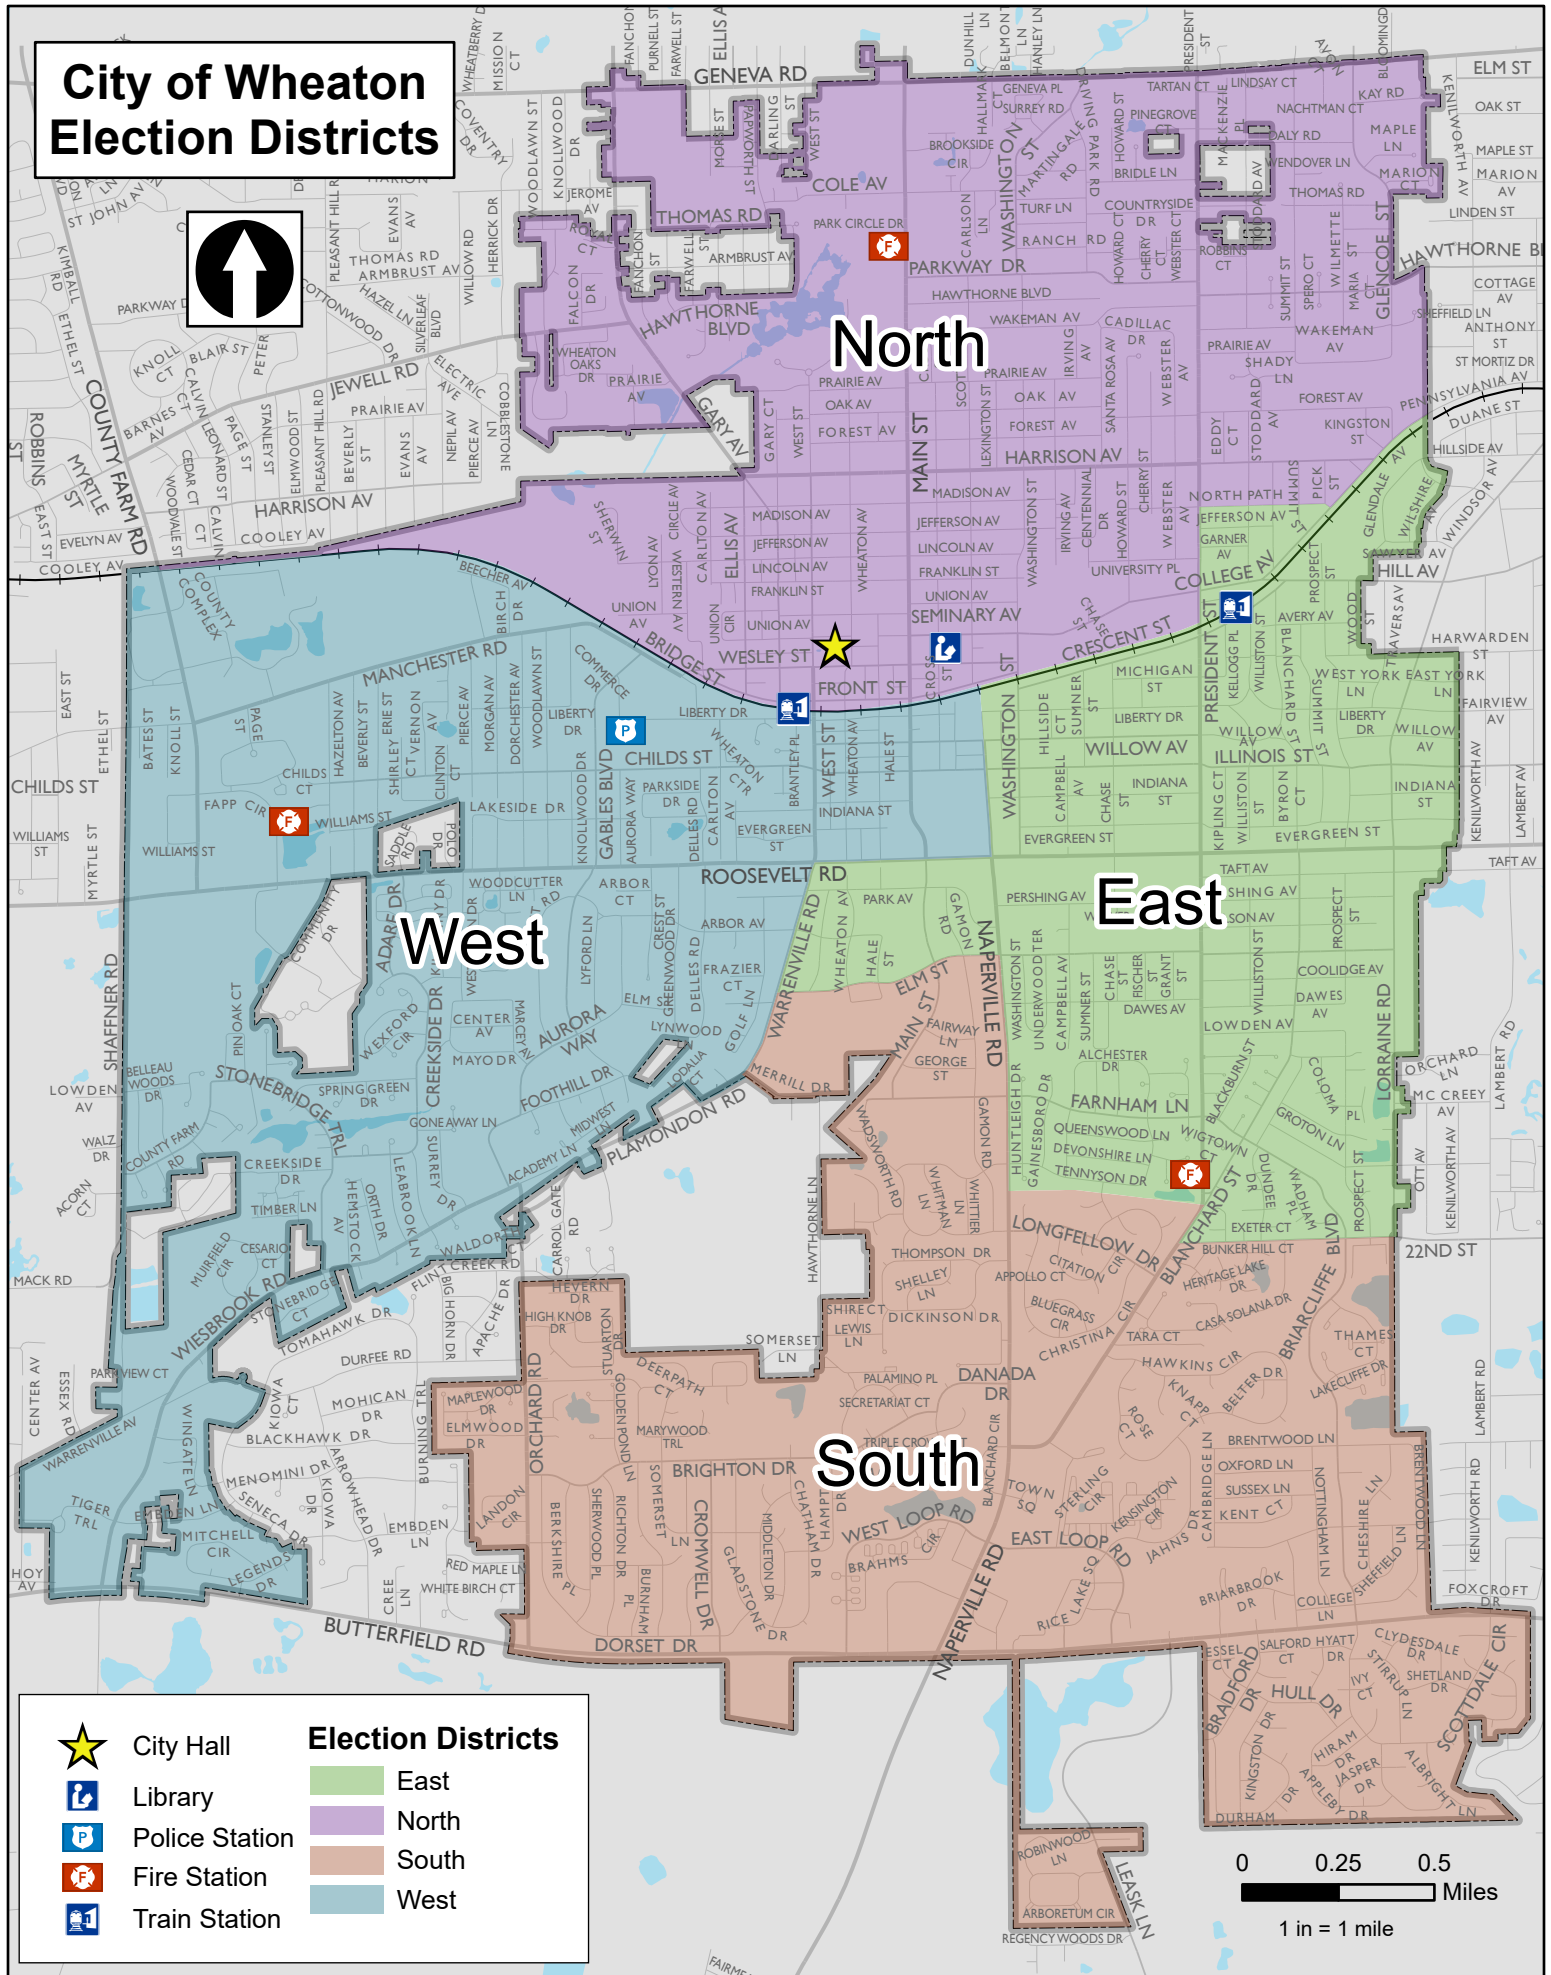

City of Wheaton Election Districts

	City Hall	Election Districts
	Library	East
	Police Station	North
	Fire Station	South
	Train Station	West

This map is provided "as-is" without warranties of any kind. See www.wheaton.il.us/maps/disclaimer for more information. 9/3/2025 - Election Districts.aprx