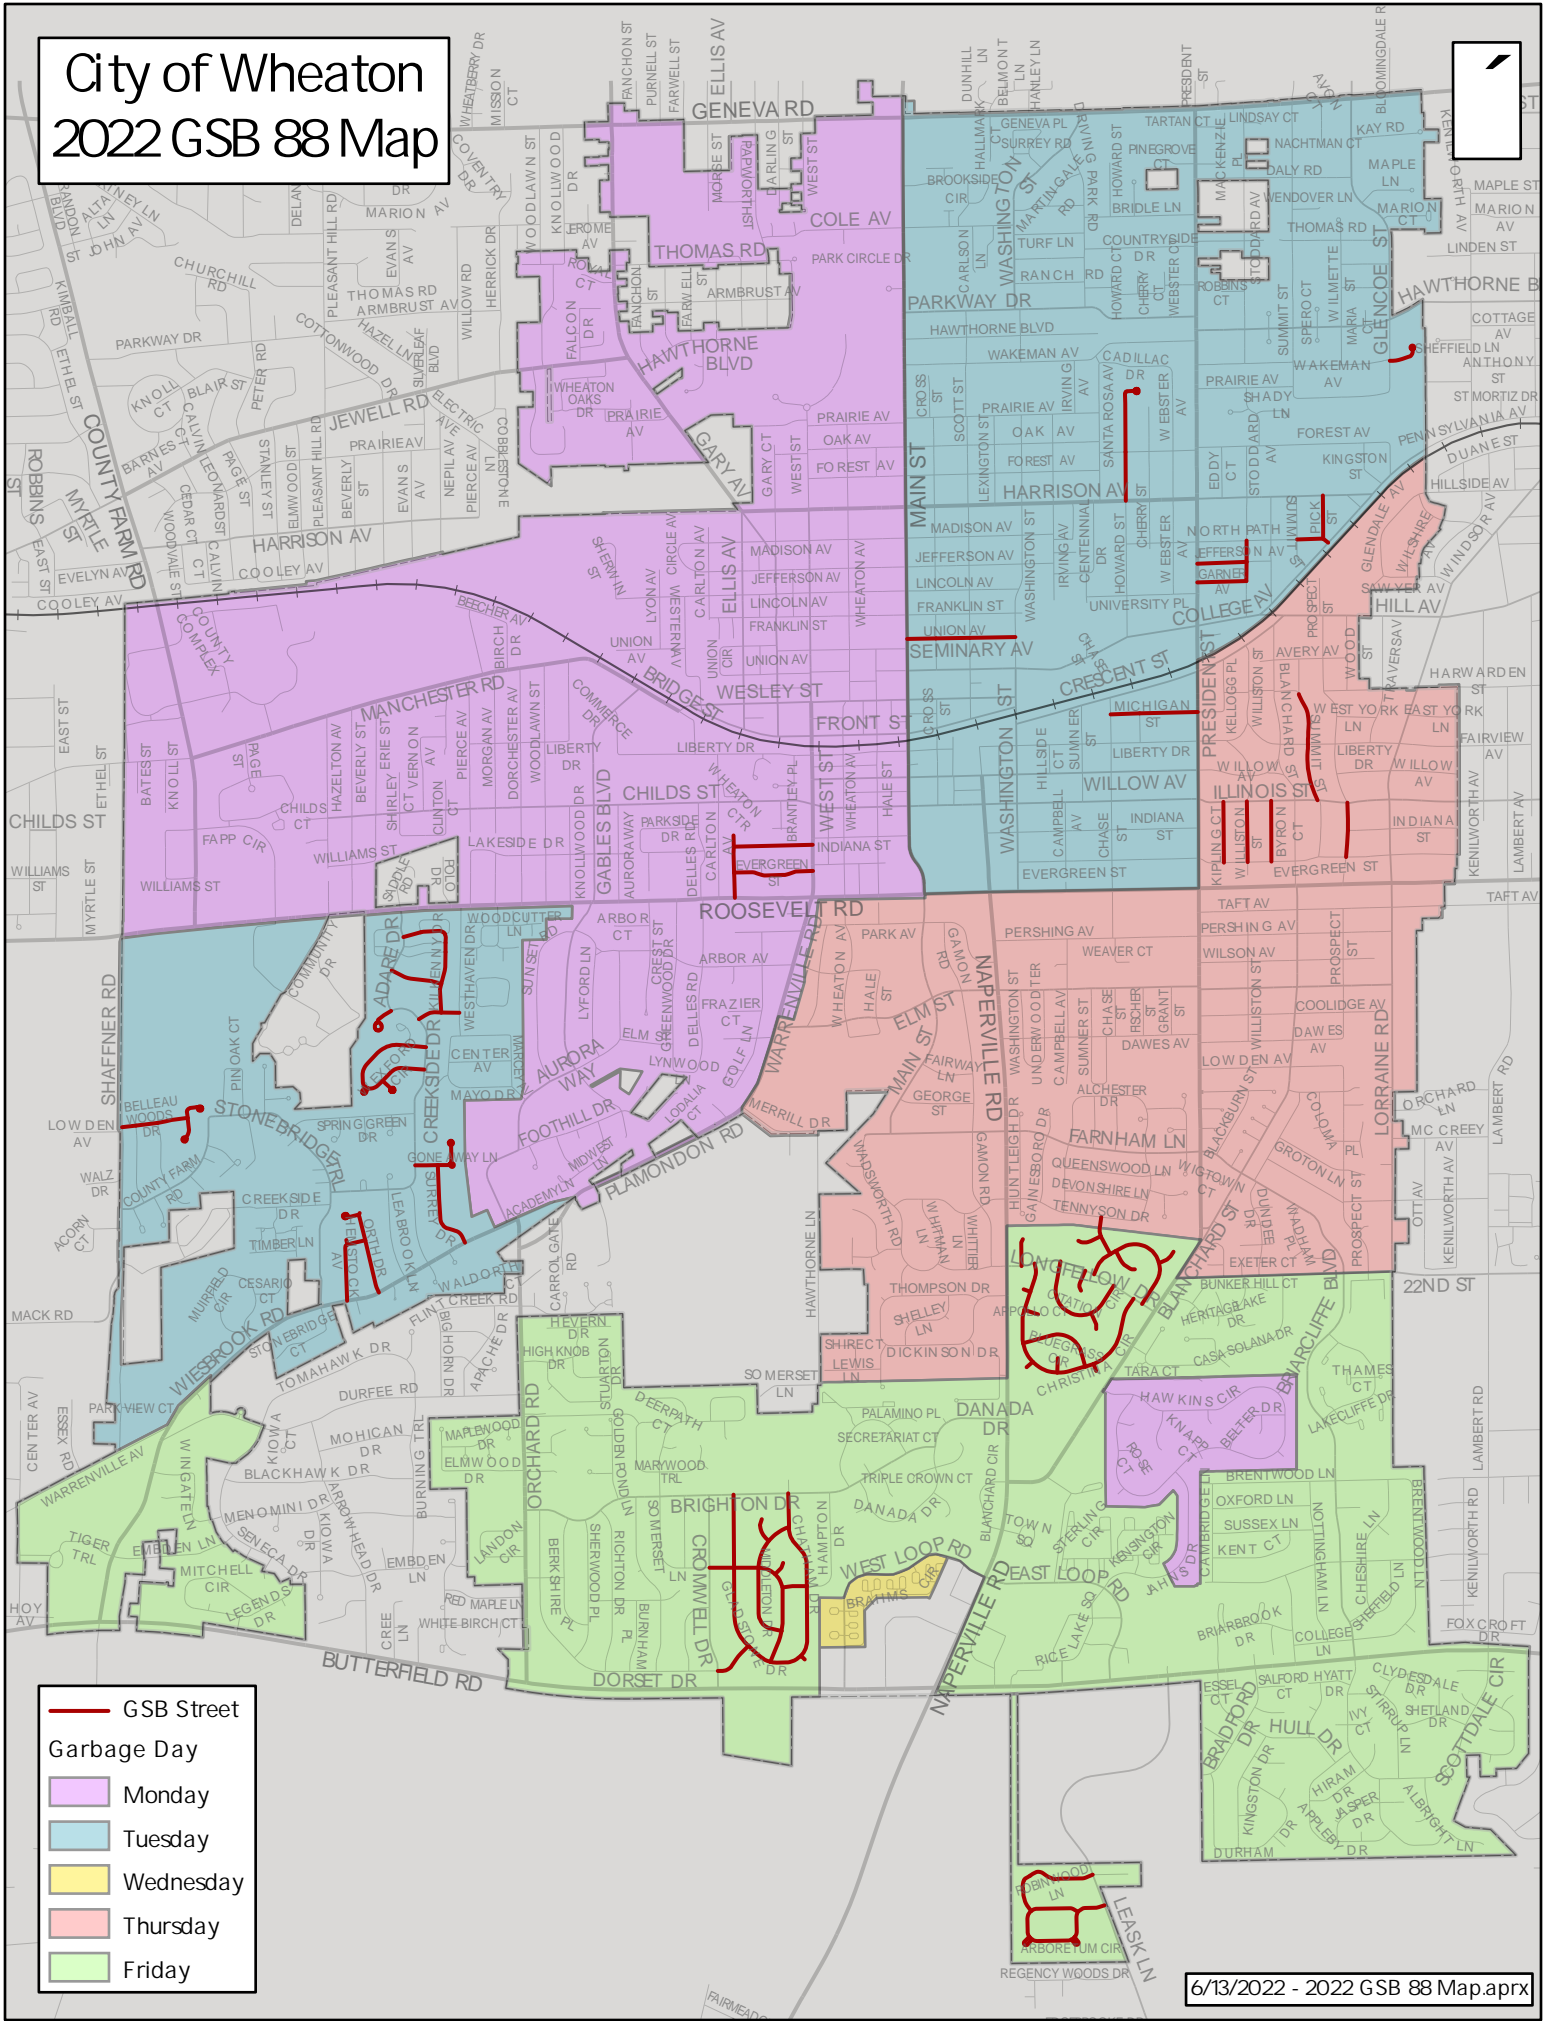

# City of Wheaton 2022 GSB 88 Map

- GSB Street
- Garbage Day
- Monday
- Tuesday
- Wednesday
- Thursday
- Friday