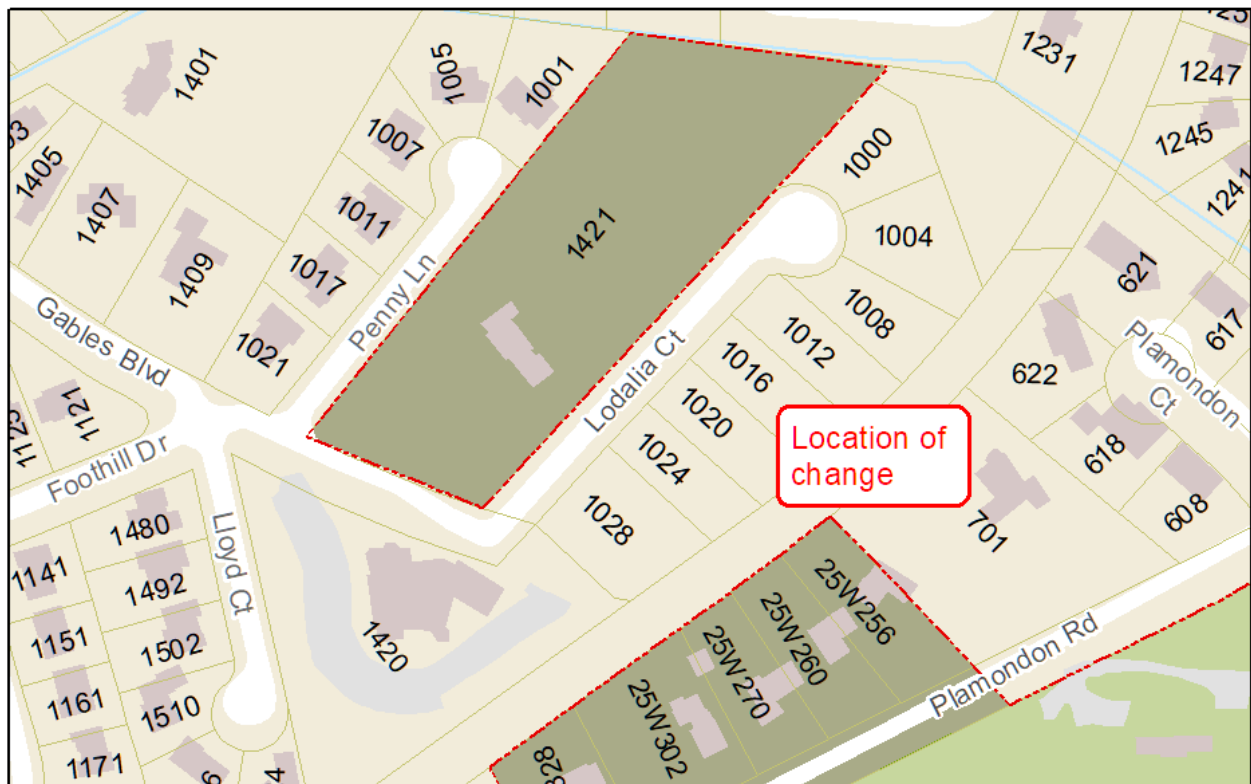

MEMORANDUM

TO: All Address Map Holders
FROM: Joseph E. Tebrugge, Director of Engineering
DATE: October 12, 2020
SUBJECT: City of Wheaton Address Map Change – Lodalía Estates

New Addresses: 1000, 1004, 1008, 1012, 1016, 1020, 1024, and 1028 Lodalía Court

Retired Address: 1425 S Gables Boulevard

Please visit the City of Wheaton web site and subscribe to our email list or RSS feed. Our web site address is <https://wheaton.il.us/list.aspx>.

If you believe the City is legally required to mail these notices to you, or you do not have the ability to receive email notices or RSS feeds, please reply to this letter with your mailing address.

WHEATON MAYOR PHILIP J. SUESS

CITY MANAGER MICHAEL DZUGAN

CITY COUNCIL: MICHAEL BARBIER | ERICA BRAY-PARKER | SUZANNE FITCH | JOHN RUTLEDGE | CHRISTOPHER ZARUBA