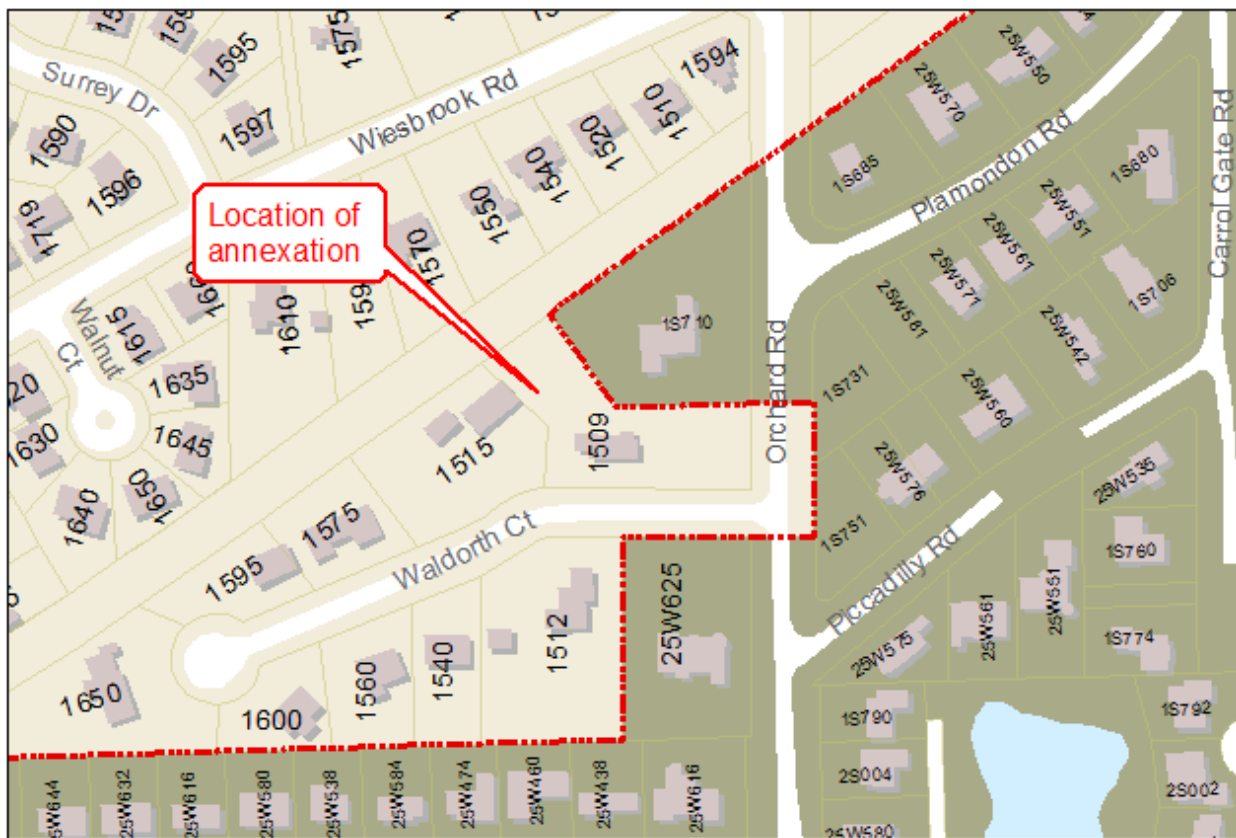

Memorandum

Paul Redman, Director of Engineering

To: All Address Map Holders

Date: October 26, 2016

Re: City of Wheaton Address Map Change - Annexation of Property

PIN
05-20-309-003

Add new address
1509 Waldorth Ct

Old Address
25W630 Waldorth Ct

Please visit the City of Wheaton web site and subscribe to our email list or RSS feed. Our web site address is <http://www.wheaton.il.us/addresschanges/>

If you believe the City is legally required to mail these notices to you, or you do not have the ability to receive email notices or RSS feeds, please reply to this letter with your correct mailing address. Your letter should specify why you must receive notices at your postal address. You may also email your reply to it@wheaton.il.us