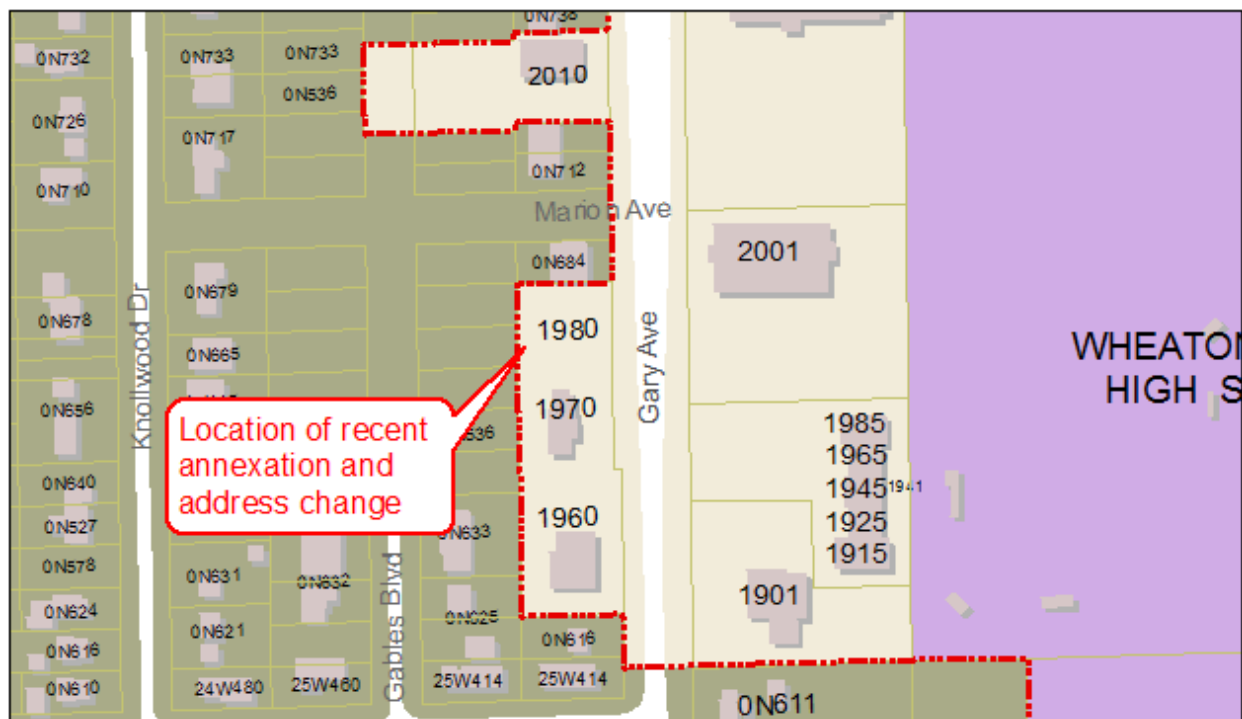

Memorandum

Tyler S. Ferguson
Development Engineer

To: All Address Map Holders

Date: March 3, 2015

Re: City of Wheaton Address Map Change

Annexation and new address assignment for 1980 N Gary Ave.

New Address

1980 N Gary Ave

PIN: 0508116034

Old Address

0N536 Gary Ave

The City of Wheaton is no longer mailing notices of address changes. If these notices are important to you, please visit the City of Wheaton web site and subscribe to our email list or RSS feed. Our web site address is <http://www.wheaton.il.us/addresschanges/>

If you believe the City is legally required to mail these notices to you, or you do not have the ability to receive email notices or RSS feeds, please reply to this letter with your correct mailing address. Your letter should specify why you must receive notices at your postal address. You may also email your reply to it@wheaton.il.us