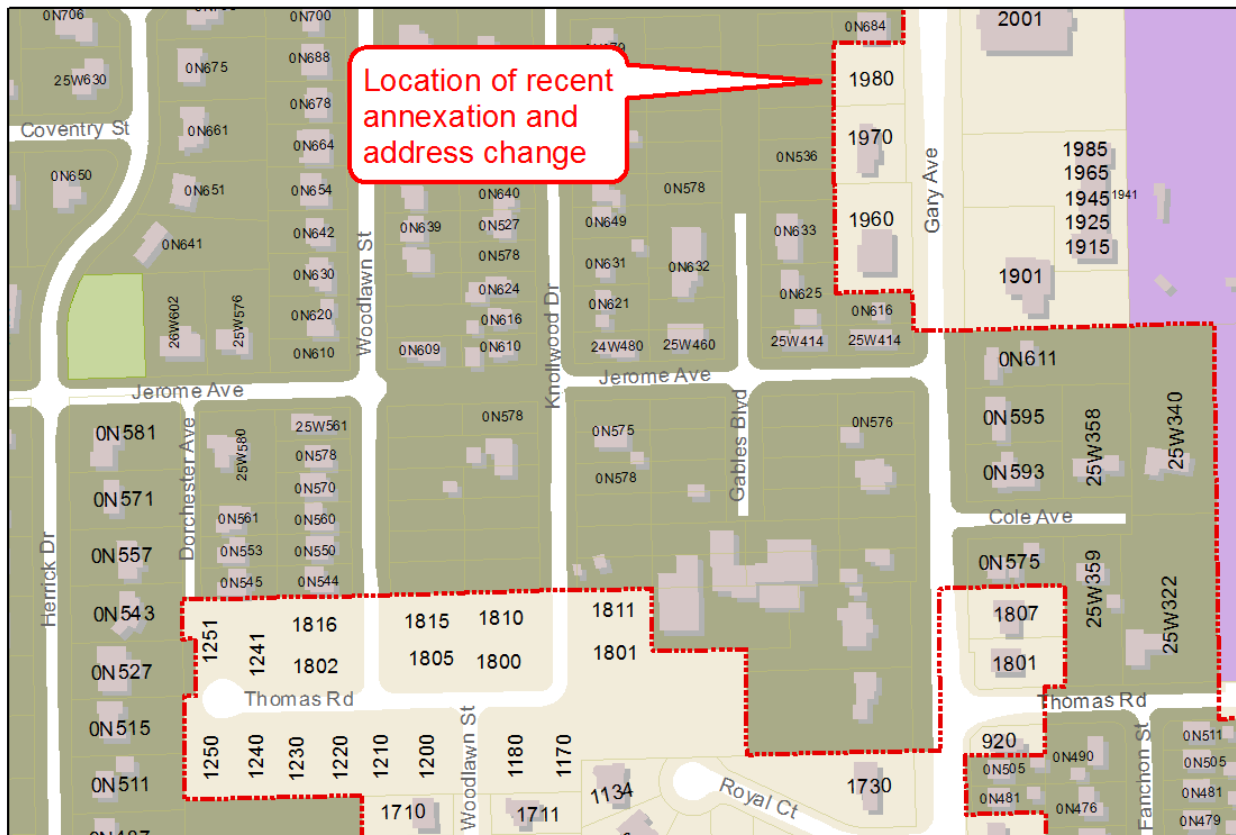

Memorandum

Paul Redman, Director of Engineering

To: All Address Map Holders

Date: February 1, 2016

Re: City of Wheaton Address Map Change/Correction

<u>New Addresses</u>	<u>PIN</u>	<u>Old Address</u>	
1980 N Gary Ave	0508116034	0N536 Gary Ave	(Incorrect notice sent 3/3/15)
1980 N Gary Ave	0508106034	Vacant	(Corrected)